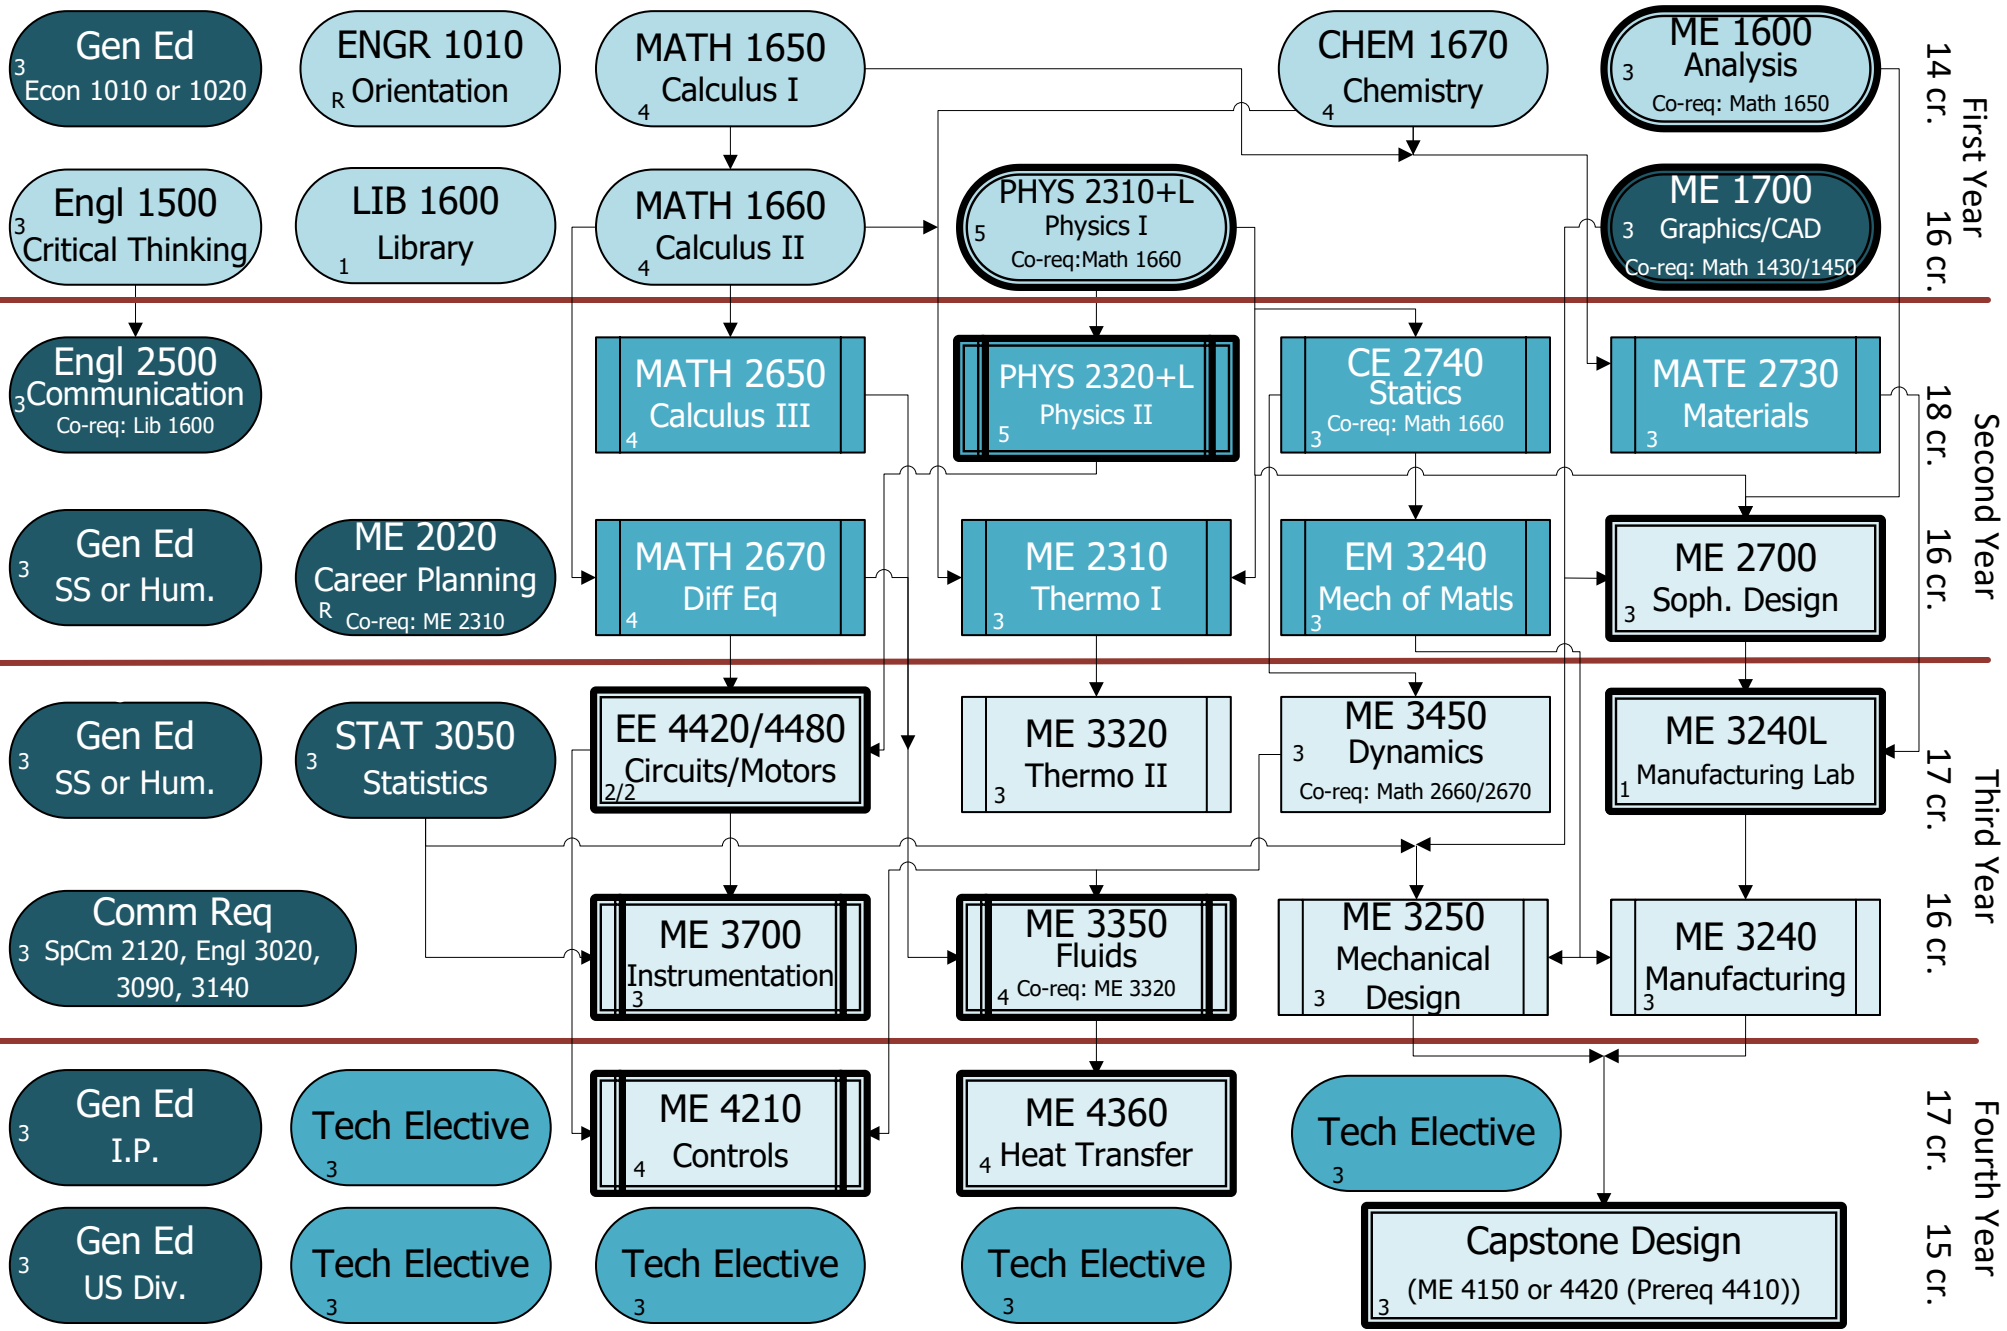

ISU Mechanical Engineering

129 credits

Course with lab
Gen Ed/Other ME
Tech Elective
Basic Program (2.00 GPA)
ME Core (2.00 GPA)
ME Foundations
2.00 GPA in ME Foundations required for enrollment

Mechanical Engineering B.S. – Iowa State University

Transfer Credit Resources:

- Advanced Placement (AP):
 - <https://www.admissions.iastate.edu/cbe>
- Course Equivalency Guides (IA, IL, and MN):
 - <https://www.admissions.iastate.edu/equiv>
- TRANSIT: <https://transit.iastate.edu/>
- Transferology: <https://transferology.com/index.htm>

General Education Courses (15 total credits):

- ECON 101 or ECON 102 (3 credits)
- 3 credits of social sciences coursework
- 6 credits of humanities coursework
- 3 credits of either social sciences or humanities coursework

Additional Requirements (often met with classes above):

- 3 credits of U.S. Diversity coursework
- 3 credits of International Perspectives coursework

General Education, U.S. Diversity, and International Perspectives courses can be found on the “Degree Planning Resources” website above.