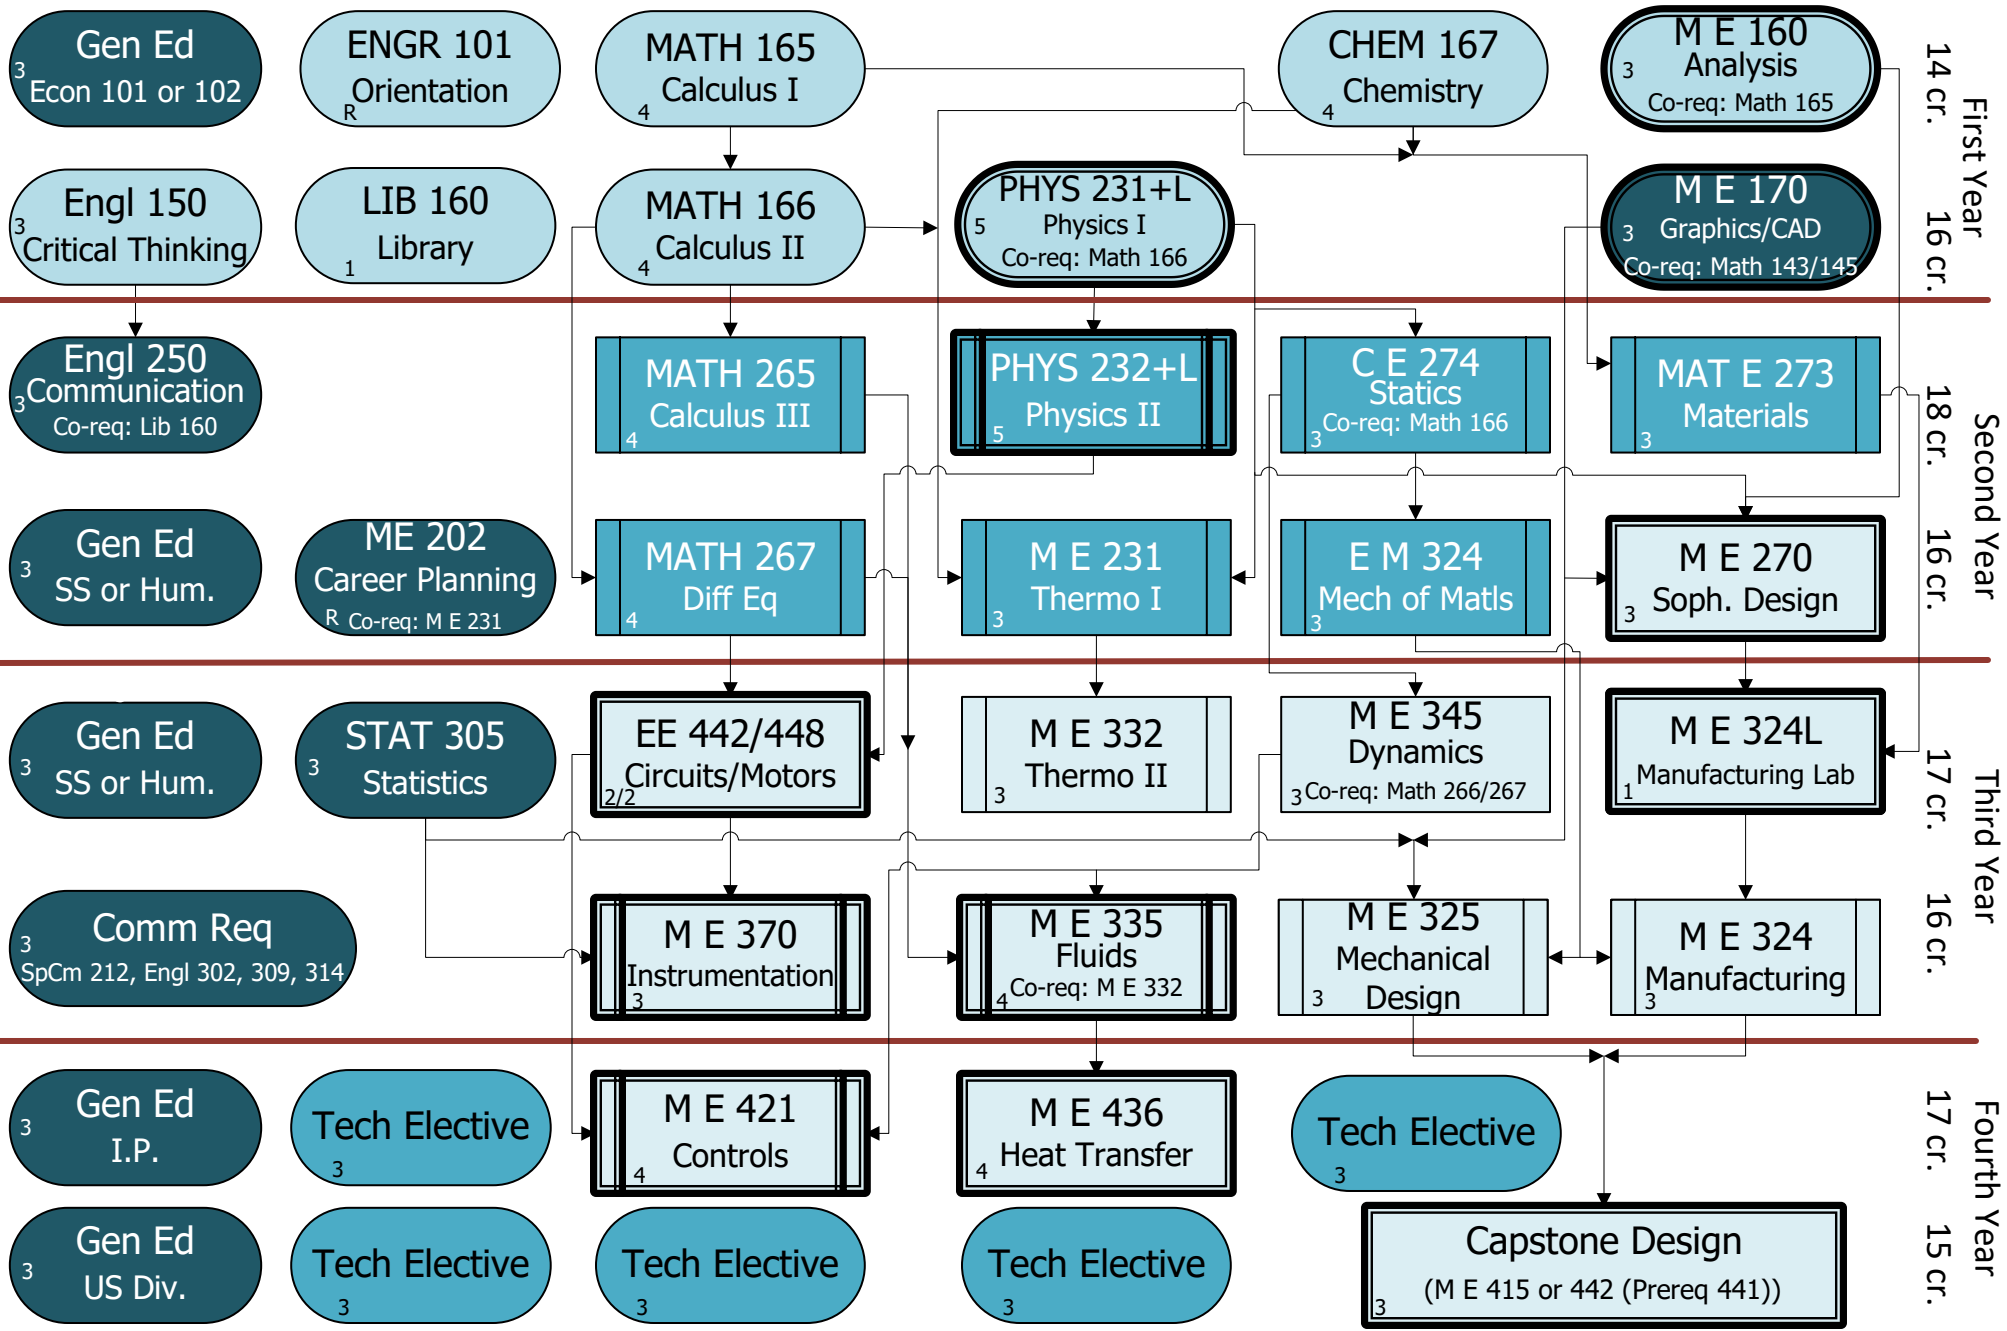

ISU Mechanical Engineering 2021-2022 & 2022-2023

129 credits

Course with lab
Gen Ed/Other ME
Tech Elective
Basic Program (2.00 GPA)
ME Core (2.00 GPA)
ME Foundations
2.00 GPA in ME Foundations required for enrollment