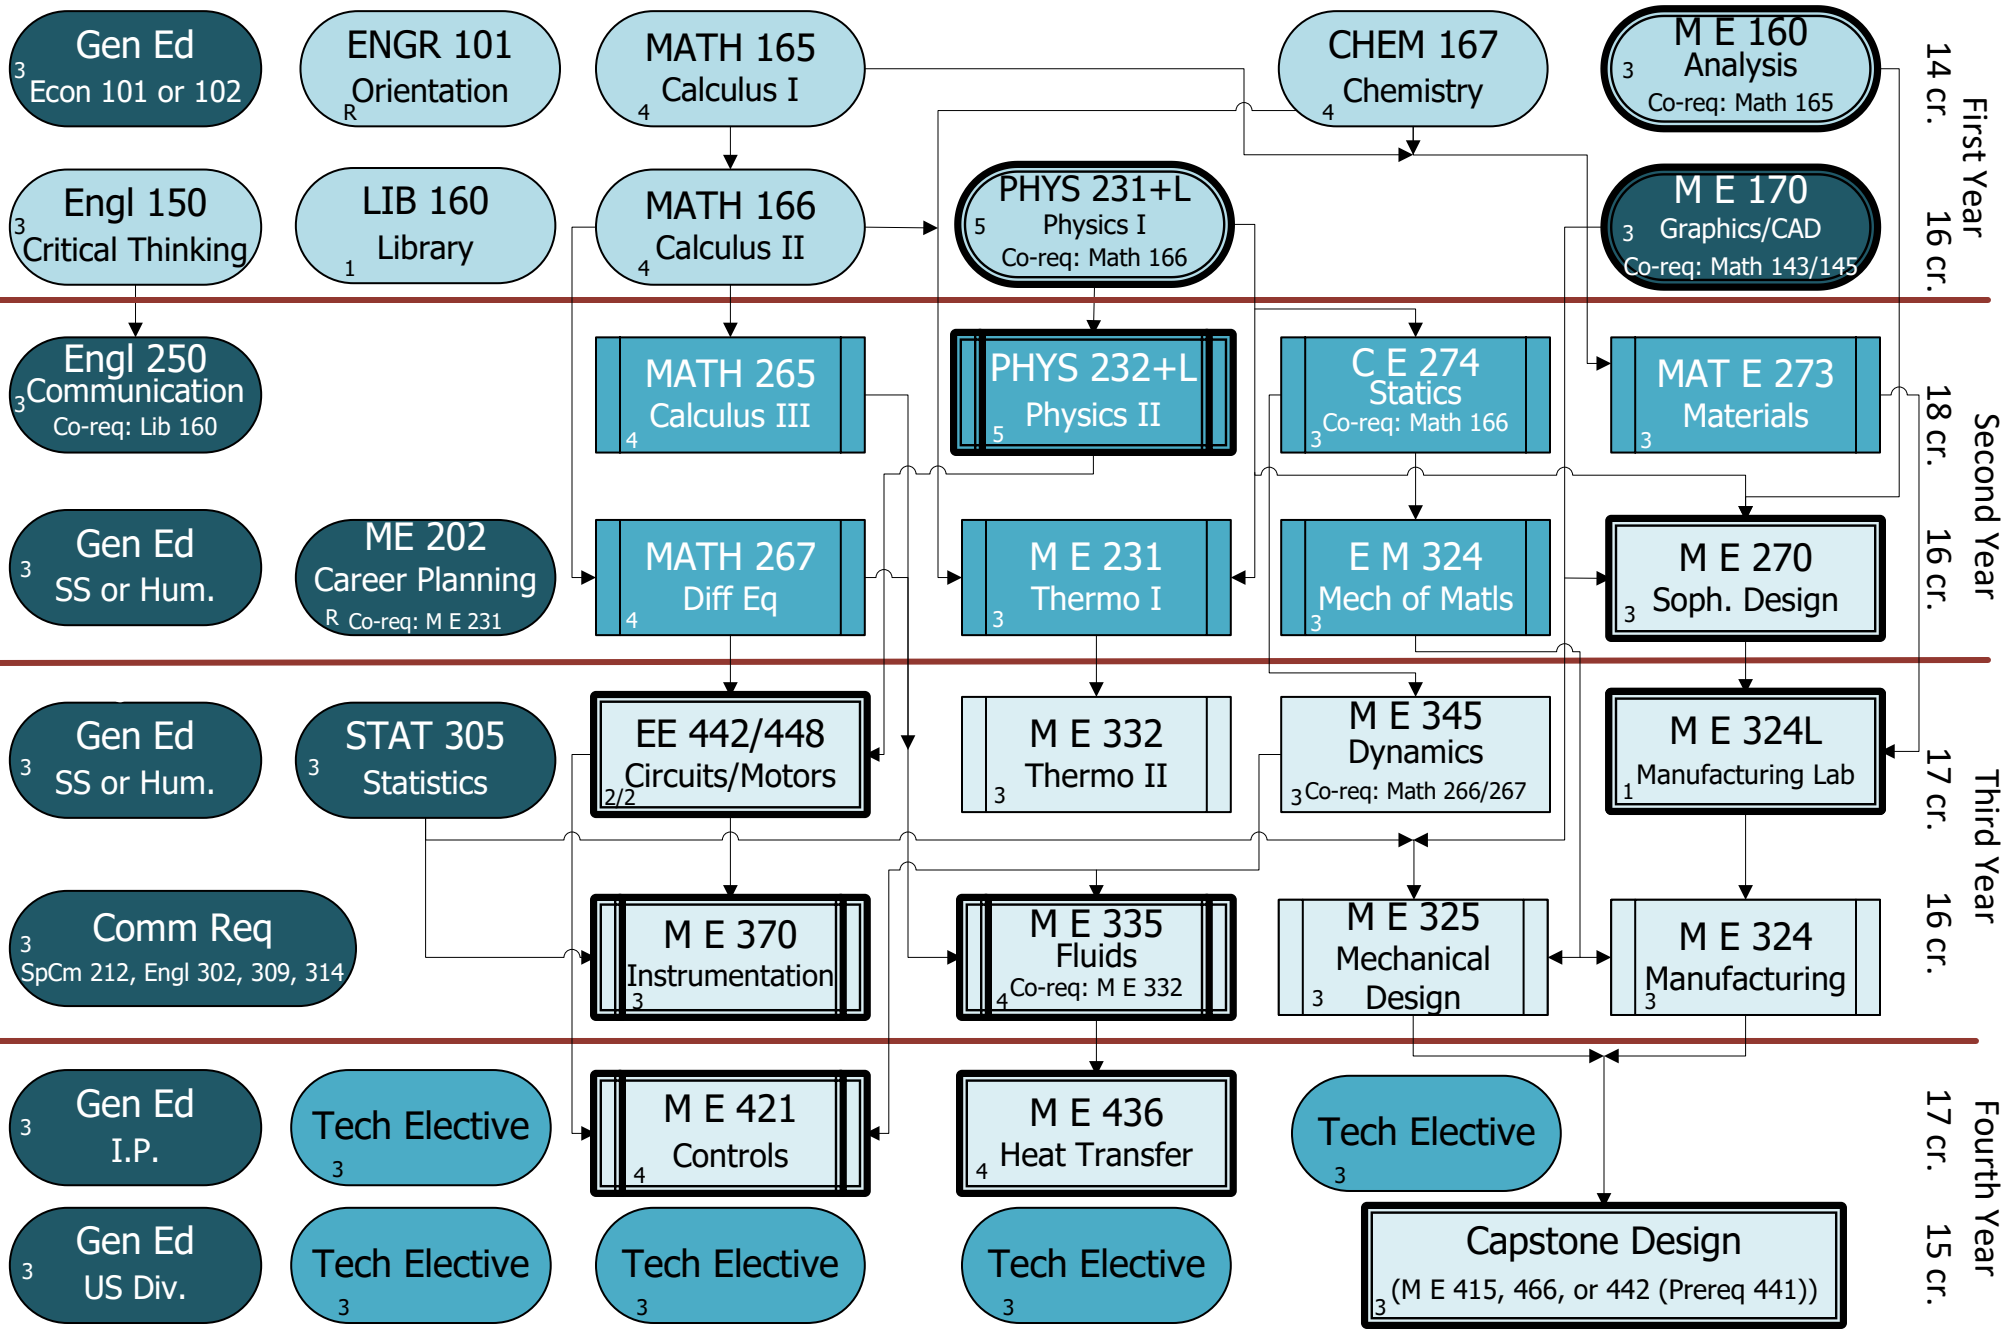

ISU Mechanical Engineering 2021-2022 & 2022-2023

129 credits

Course with lab
Gen Ed/Other ME
Tech Elective
Basic Program (2.00 GPA)
ME Core (2.00 GPA)
ME Foundations
2.00 GPA in ME Foundations required for enrollment