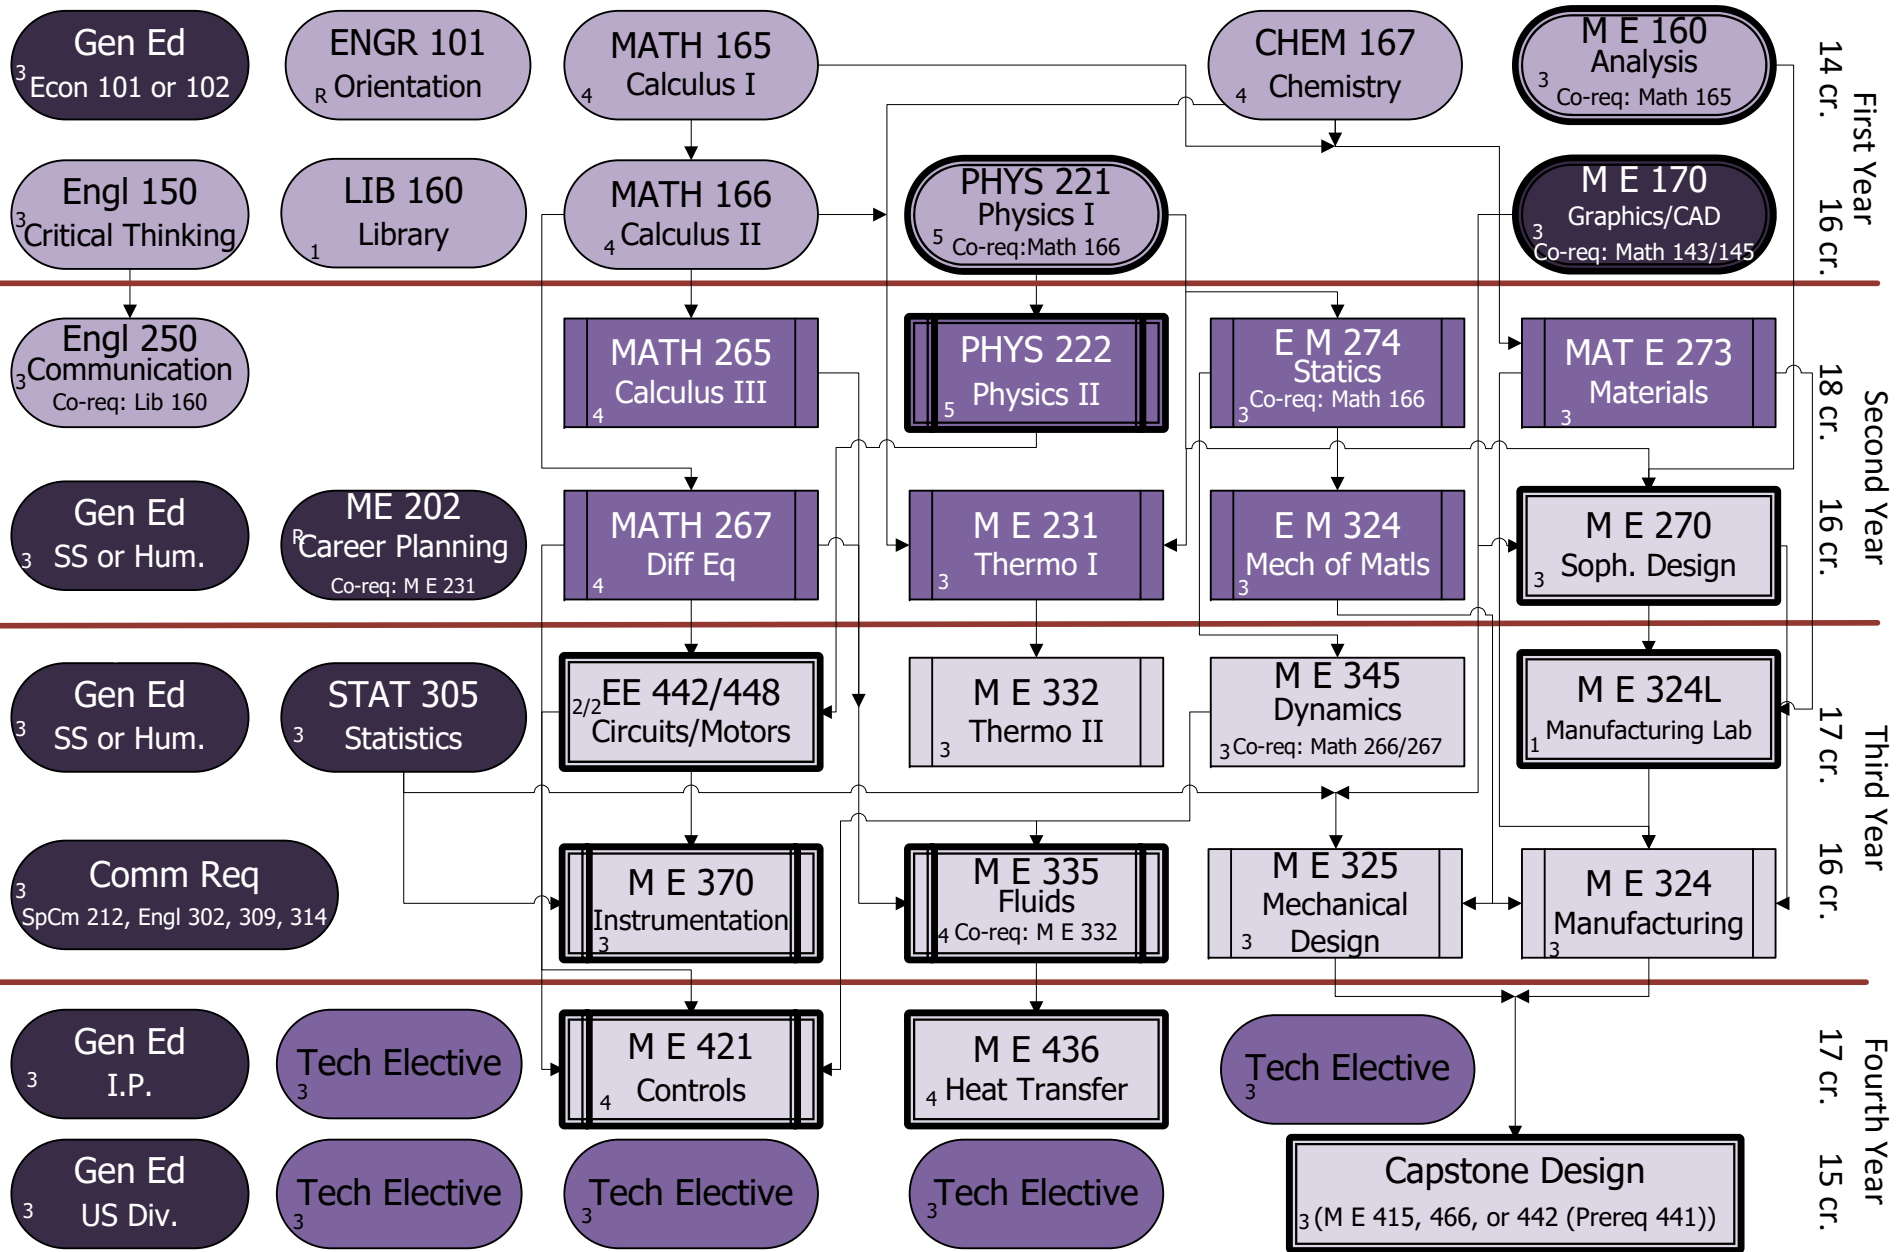

# ISU Mechanical Engineering 2018-2019

129 credits

Course with lab
Gen Ed/ Other ME
Tech Elective
Basic Program (2.00 GPA)
ME Core (2.00 GPA)
ME Foundations
2.00 GPA in ME Foundations required for enrollment