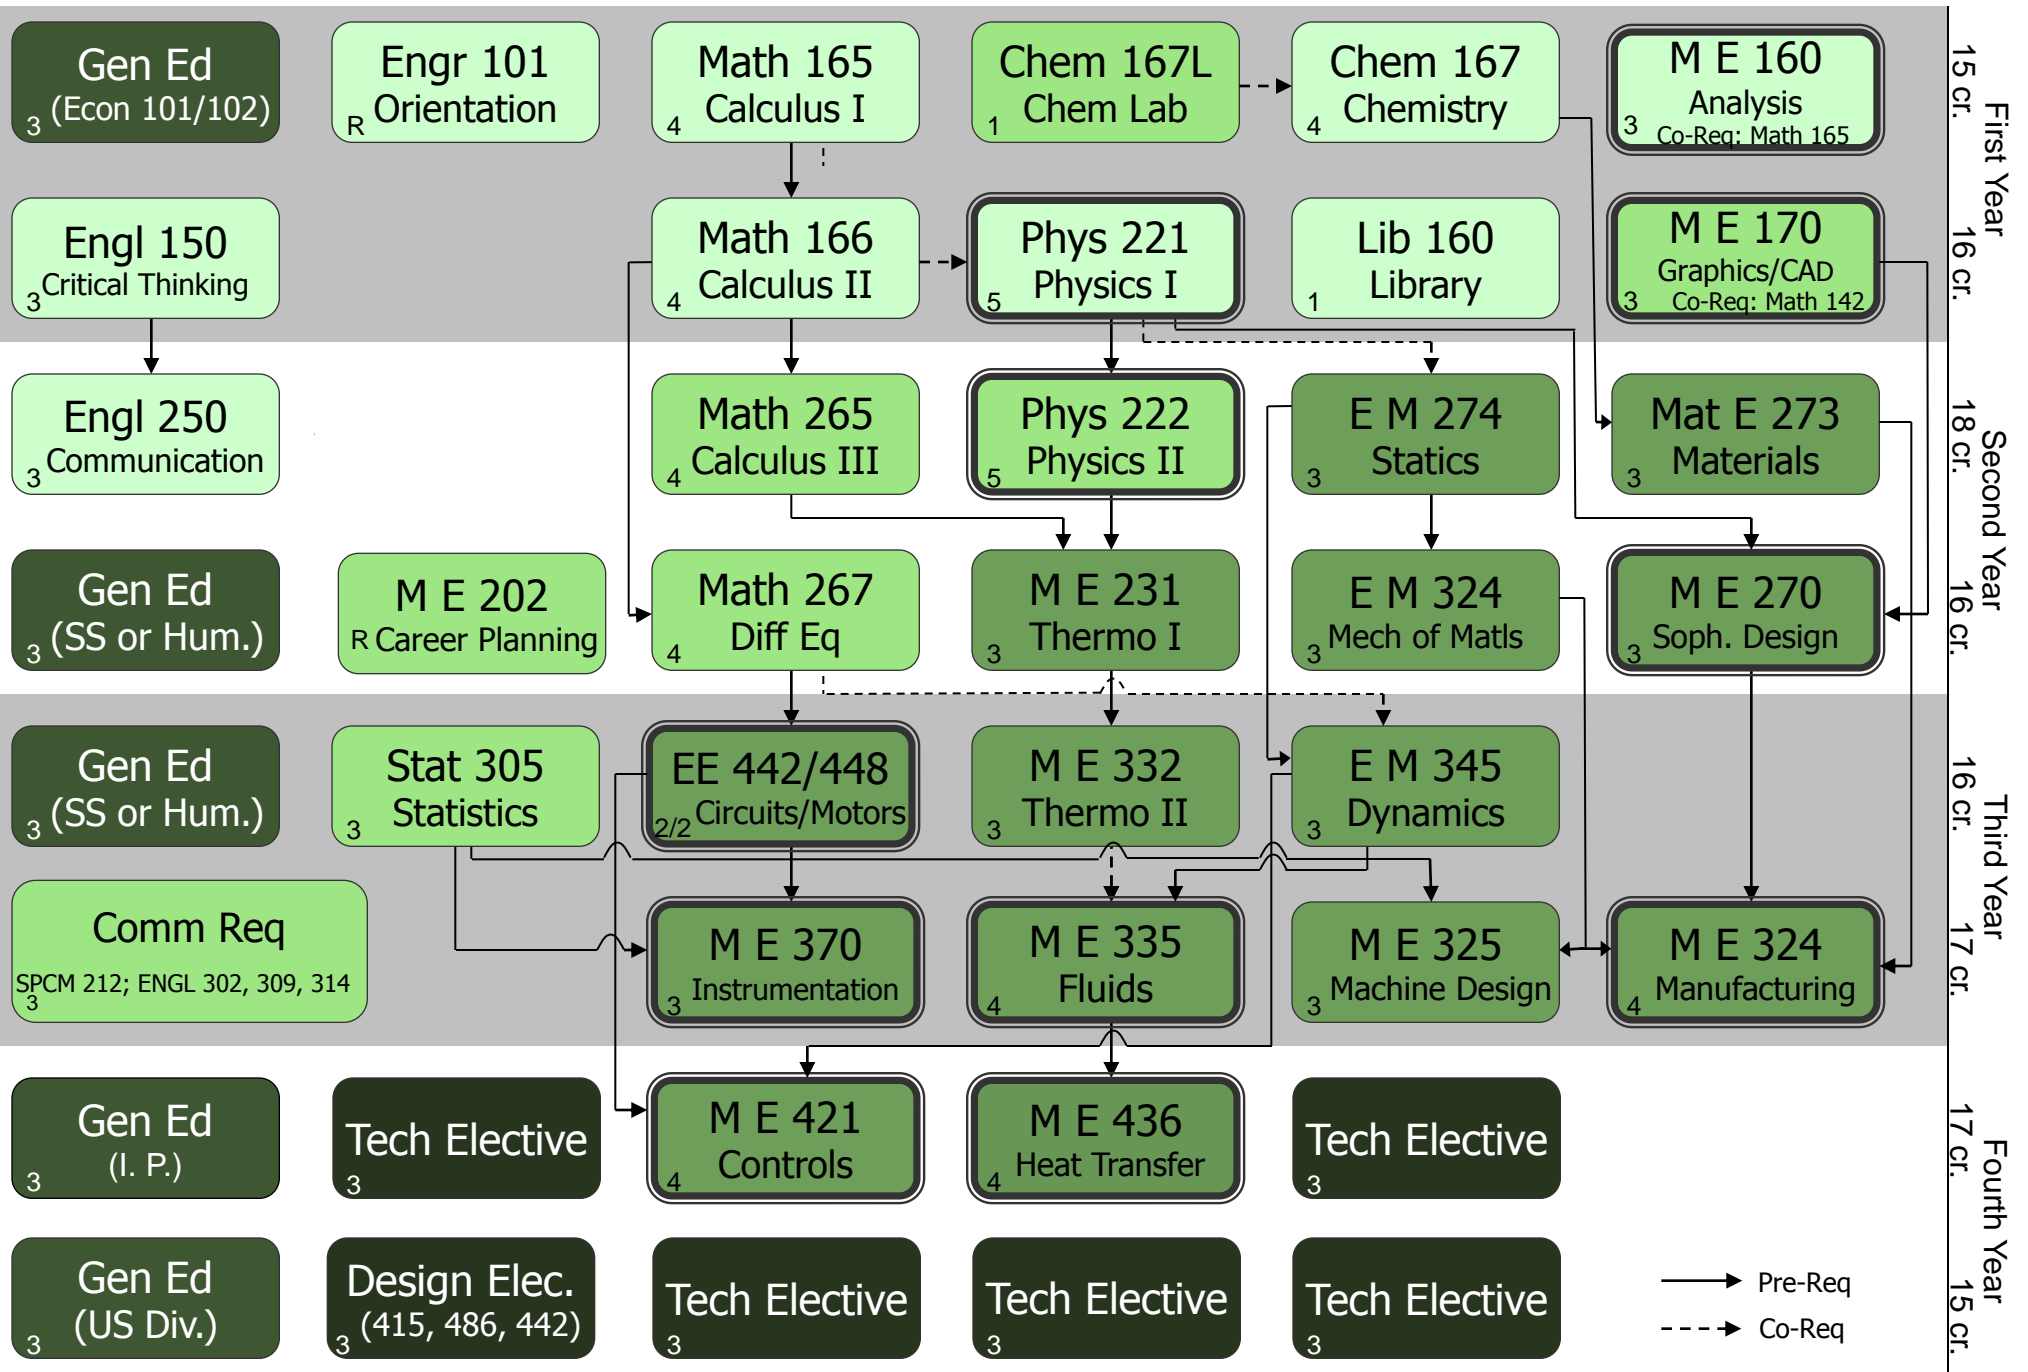

ISU Mechanical Engineering 2012-2013

130 credits

Key: Tech Elective Gen Ed ME Core (2.0 GPA) Other ME Basic Program (2.0 GPA) Lab