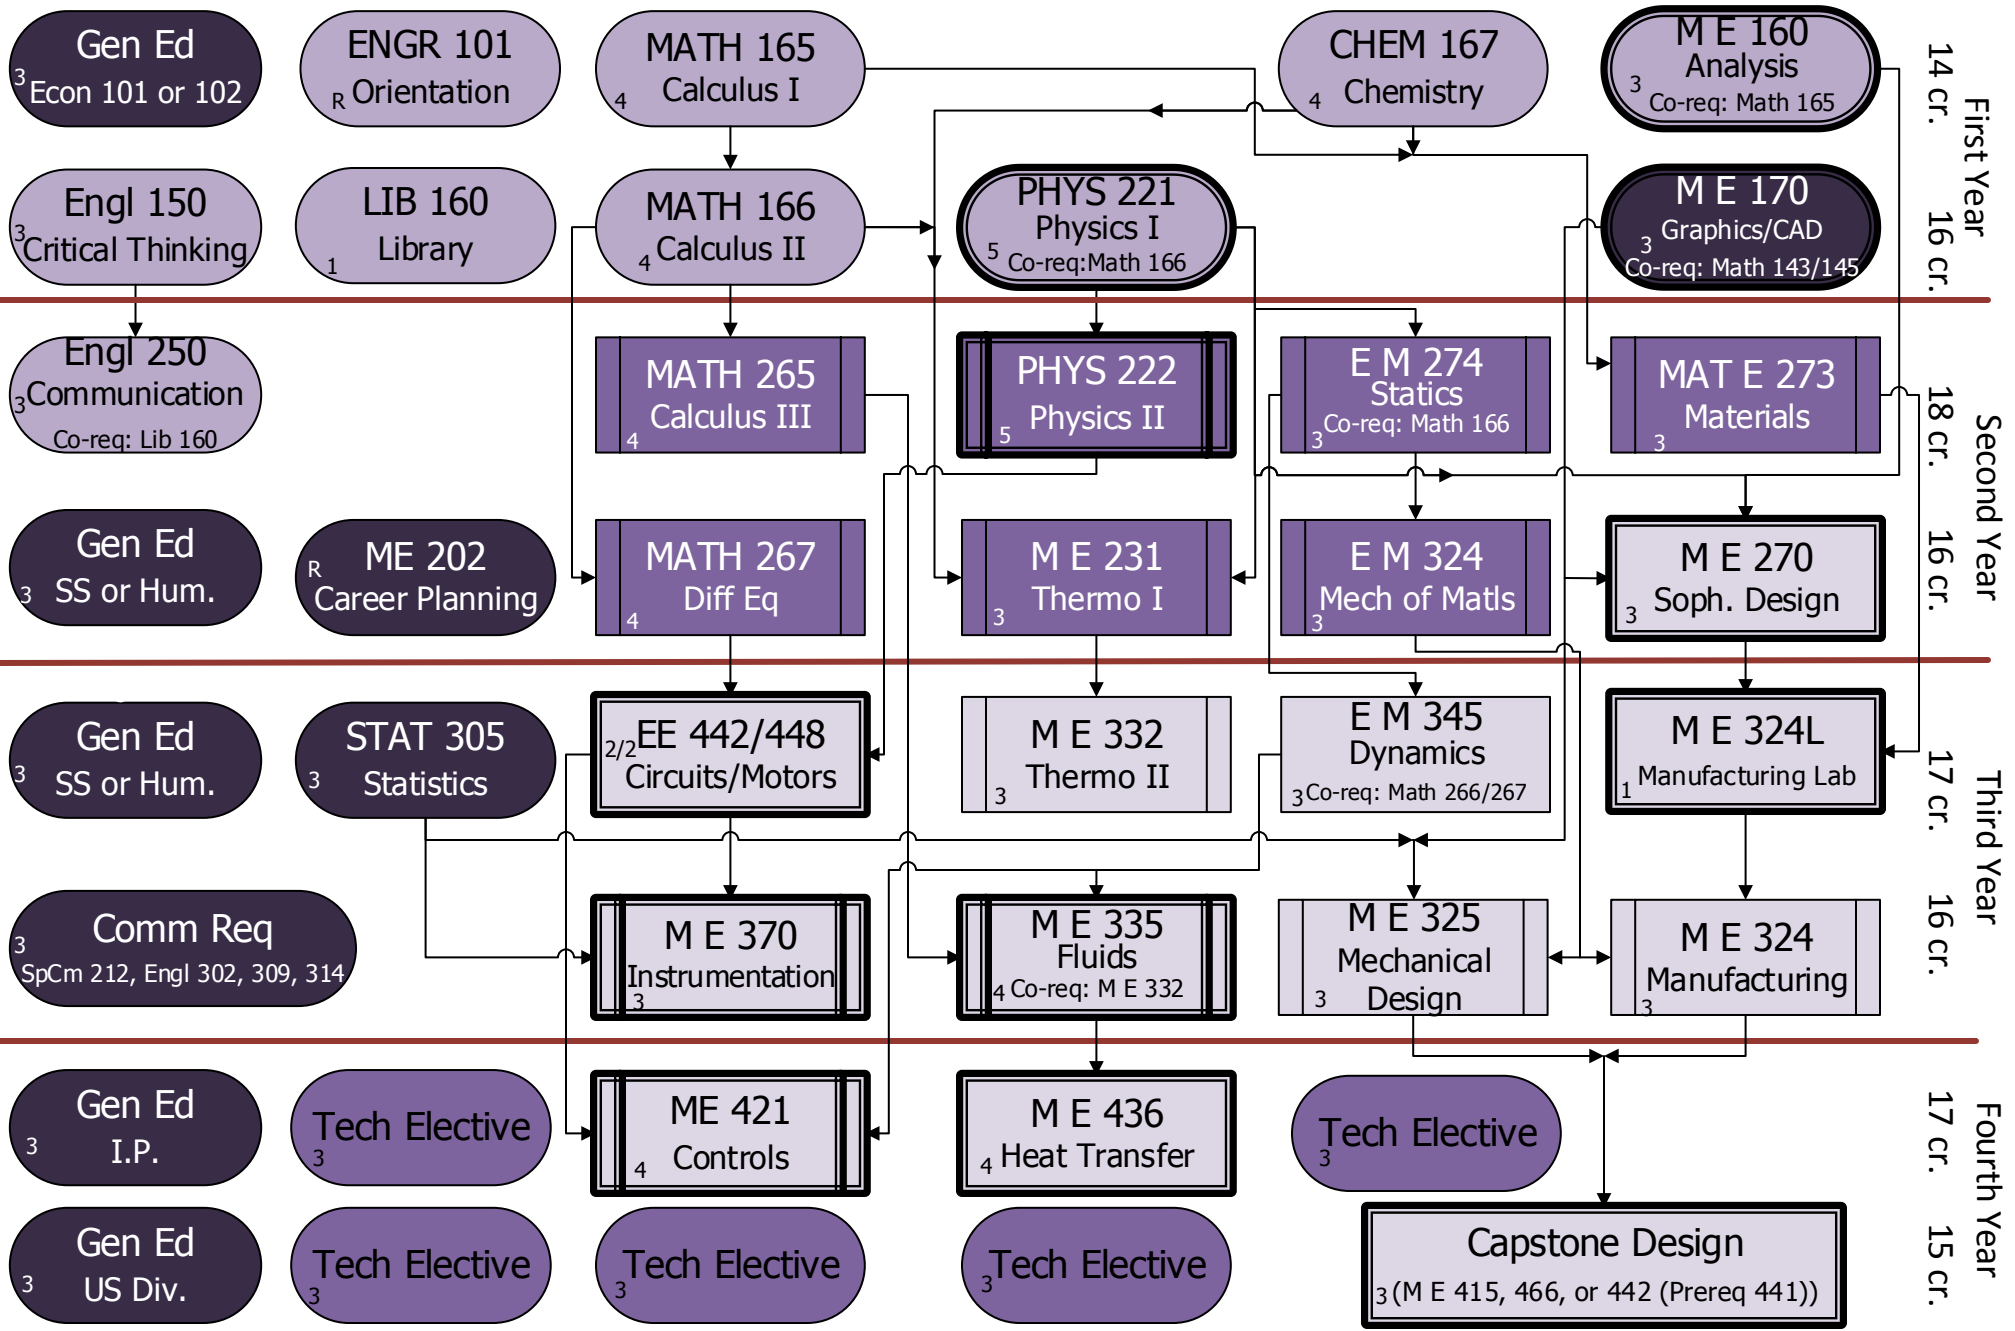

# ISU Mechanical Engineering 2016-2017

129 credits

Course with lab
Gen Ed/Other ME
Tech Elective
Basic Program (2.00 GPA)
ME Core (2.00 GPA)
ME Foundations
2.00 GPA in ME Foundations required for enrollment